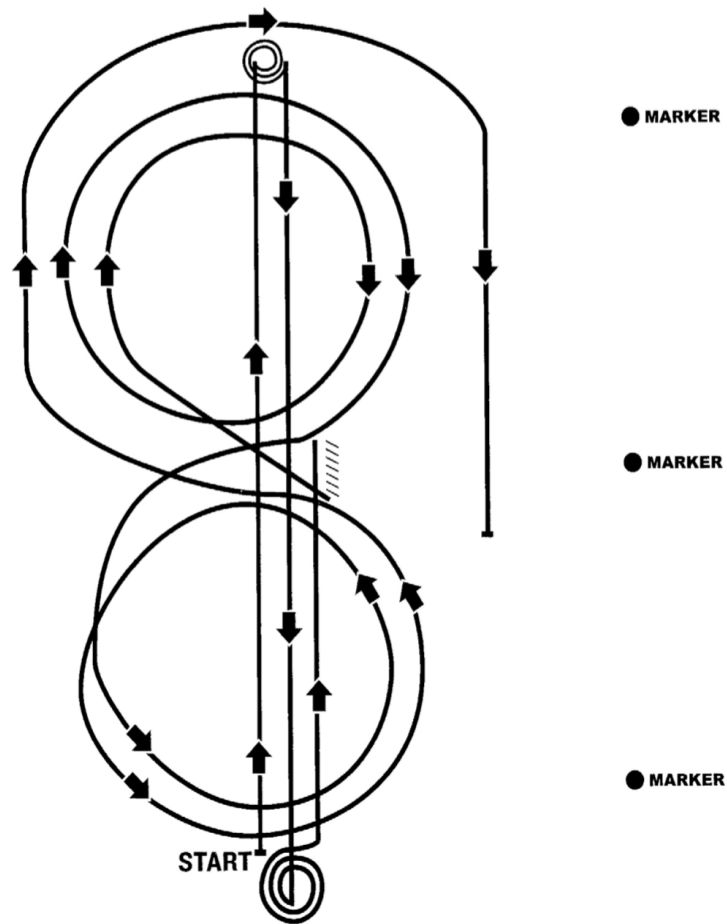

## Ranch Reining Pattern 4

Start at end of arena.

1. Run up center of arena past the end marker and come to a sliding stop. Complete 3 1/2 spins to the left.
2. Run to other end of arena past the end marker and stop. Complete 3 1/2 spins to the right.
3. Run past the center marker and stop.
4. Back at least 10 feet in a straight line.
5. Complete 1/4 turn to the left, hesitate. Complete two circles to the right, the first one small and slow and the second large and fast. Change leads at the center of the arena.
6. Complete two circles to the left, the first one small slow circle and the second one large fast circle. Change leads to the right.
7. Run around end of arena to the other side, past the center marker, at least 20 feet from fence and come to a sliding stop. Hesitate to complete pattern.